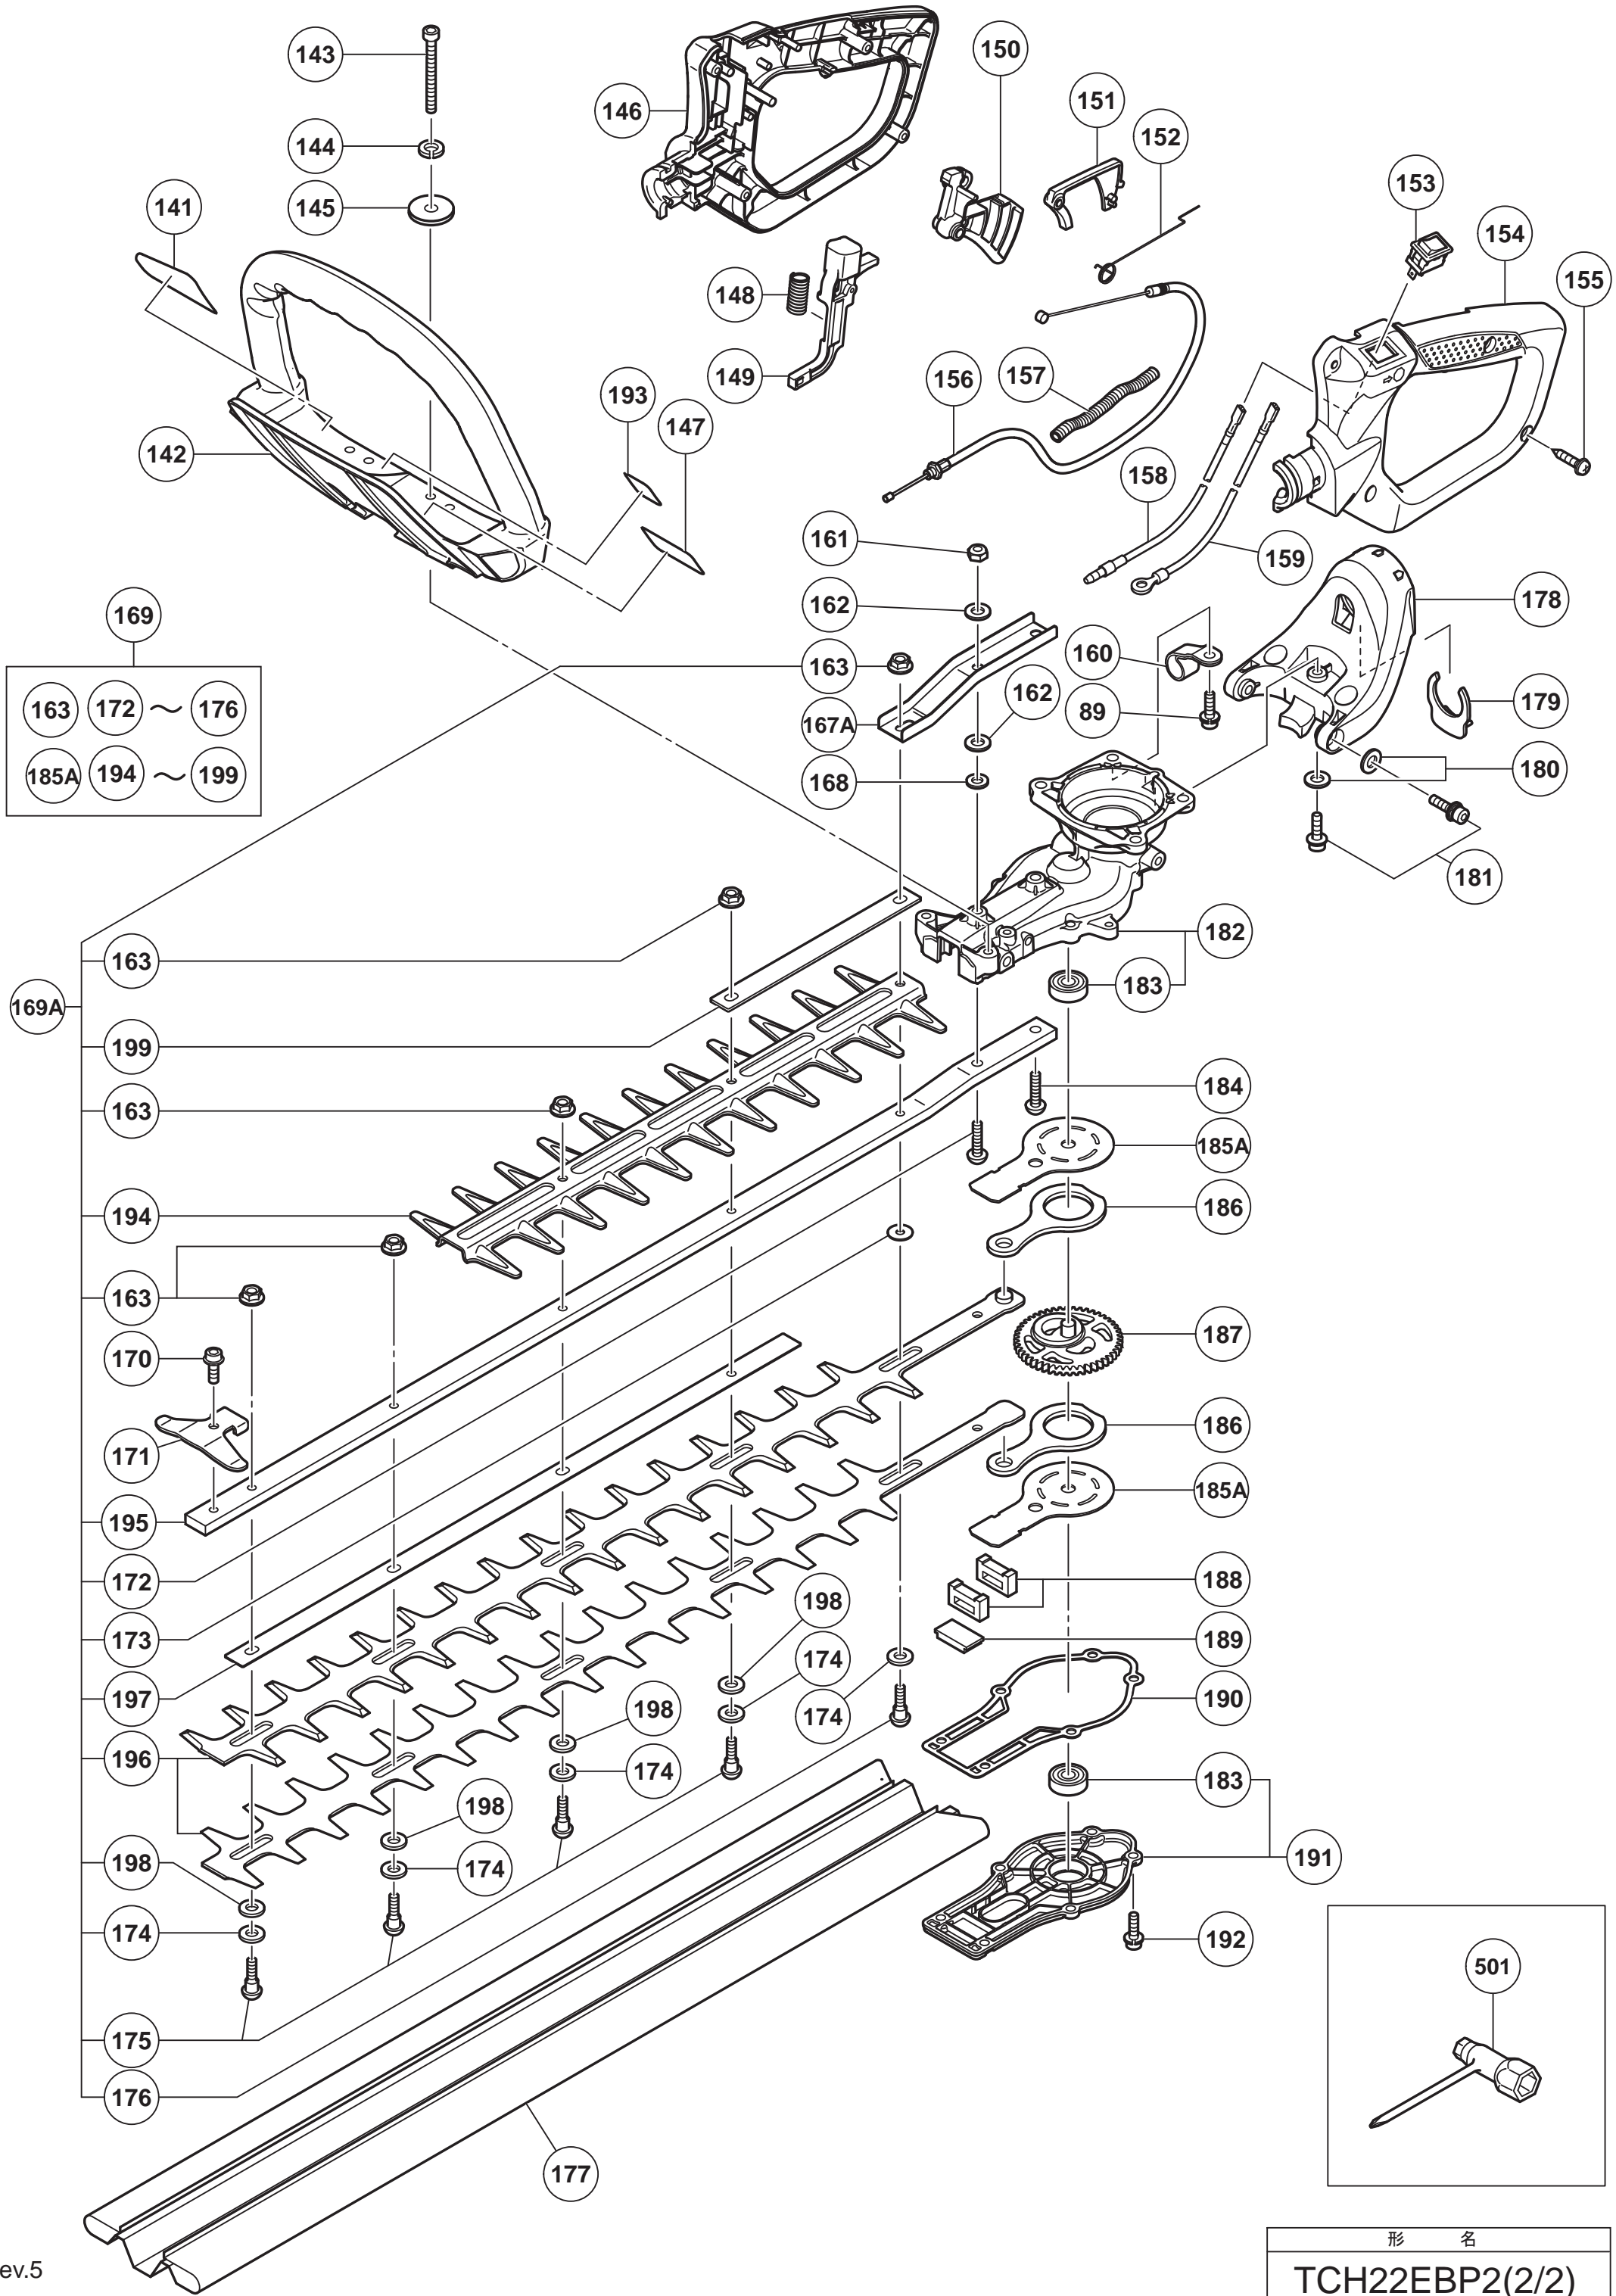

形名
TCH22EBP2(2/2)

163	172 ~ 176
185A	194 ~ 199

No	Part No	Des	Qty	Details
1	6698730	COVER FIXING BOLT COMP.	1	
2	6698609	CLEANER COVER	1	
3	6690365	CLEANER SPONGE	1	
4	6698608	CHOKE VALVE	1	
5A	312440	MACHINE SCREW (W/WASHERS) M5X65 (BLACK)	2	
6	6698606	CLEANER BODY	1	
7	6698607	CHOKE HANDLE	1	
8	309470	TAPPING SCREW (W/FLANGE) D4X12 (BLACK)	1	
9	6699087	THROTTLE ADJUST SCREW (TAS)	1	FOR USA.CAN (TILL 9.2015 FOR EUROPE)
10	6699088	SET SCREW (B)	3	FOR USA.CAN (TILL 9.2015 FOR EUROPE)
11	6699100	SET SCREW (D)	4	FOR USA.CAN (TILL 9.2015 FOR EUROPE)
12	6699098	SYRINGE	1	FOR USA.CAN (TILL 9.2015 FOR EUROPE)
13	6699097	PRIMER BASE	1	FOR USA.CAN (TILL 9.2015 FOR EUROPE)
14	6699096	PUMP GASKET	1	FOR USA.CAN (TILL 9.2015 FOR EUROPE)
15	6699095	PUMP DIAPHRAGM	1	FOR USA.CAN (TILL 9.2015 FOR EUROPE)
16	6699080	STRAINER	1	FOR USA.CAN (TILL 9.2015 FOR EUROPE)
17	6699103	GUIDE PIN ROLLER	1	FOR USA.CAN (TILL 9.2015 FOR EUROPE)
18	6699099	SYRINGE RETAINER	1	FOR USA.CAN (TILL 9.2015 FOR EUROPE)
19	6699101	SET SCREW (E)	1	FOR USA.CAN (TILL 9.2015 FOR EUROPE)
20	6699104	BALL PLUG RETAINER	1	FOR USA.CAN (TILL 9.2015 FOR EUROPE)
21	6699105	ADJUSTING SCREW (MAIN MIXTURE)	1	FOR USA.CAN (TILL 9.2015 FOR EUROPE)
22	6699083	METERING LEVER SPRING	1	FOR USA.CAN (TILL 9.2015 FOR EUROPE)
23	6699082	PIN	1	FOR USA.CAN (TILL 9.2015 FOR EUROPE)
24	6699091	METERING DIAPHRAGM	1	FOR USA.CAN (TILL 9.2015 FOR EUROPE)
25	6699093	METERING COVER	1	FOR USA.CAN (TILL 9.2015 FOR EUROPE)
26	6699094	SET SCREW (C)	3	FOR USA.CAN (TILL 9.2015 FOR EUROPE)
27	6699089	POST	1	FOR USA.CAN (TILL 9.2015 FOR EUROPE)
28	6699086	ROTOR COVER	1	FOR USA.CAN (TILL 9.2015 FOR EUROPE)
29	6699090	RETAINING RING (E-TYPE) FOR D2.5 SHAFT	1	FOR USA.CAN (TILL 9.2015 FOR EUROPE)
30	6699102	O-RING	1	FOR USA.CAN (TILL 9.2015 FOR EUROPE)
31	6699081	INLET NEEDLE VALVE	1	FOR USA.CAN (TILL 9.2015 FOR EUROPE)
32	6699085	SET SCREW (A)	1	FOR USA.CAN (TILL 9.2015 FOR EUROPE)
33	6699084	METEALING LEVER	1	FOR USA.CAN (TILL 9.2015 FOR EUROPE)
34	6699092	METERING GASKET	1	FOR USA.CAN (TILL 9.2015 FOR EUROPE)
35	6699078	CARBURETOR ASS'Y	1	INCLUD.9-34 FOR USA.CAN
36	949567	LOCK NUT M6 (10 PCS.)	1	
37	6698387	CARBURETOR INSULATOR	1	
38A	6600456	INTAKE PAKING (A)	1	
39	6698700	GLASS WASHER	4	
40	6698816	CARBURETOR PACKING	1	
41	6698844	SEAL LOCK HEX. SOCKET BOLT (W/WASHERS)M5	2	
42	6698388	HEX. SOCKET HD. BOLT (W/WASHERS) M4X18	2	
43	6699060	CORD	1	
44	6698879	SEAL LOCK HEX. SOCKET HD. BOLT M4X12	1	
45	6698871	CYLINDER COVER	1	
46	6699180	METAL OF PLUG CAP (60) (B)	1	
47	6698548	PLUG CAP	1	
48	6699175	CORD INSULATION TUBE L60	1	
49	6698602	IGNITION COIL	1	FOR USA.CAN
49A	6600890	IGNITION COIL	1	FOR EUROPE